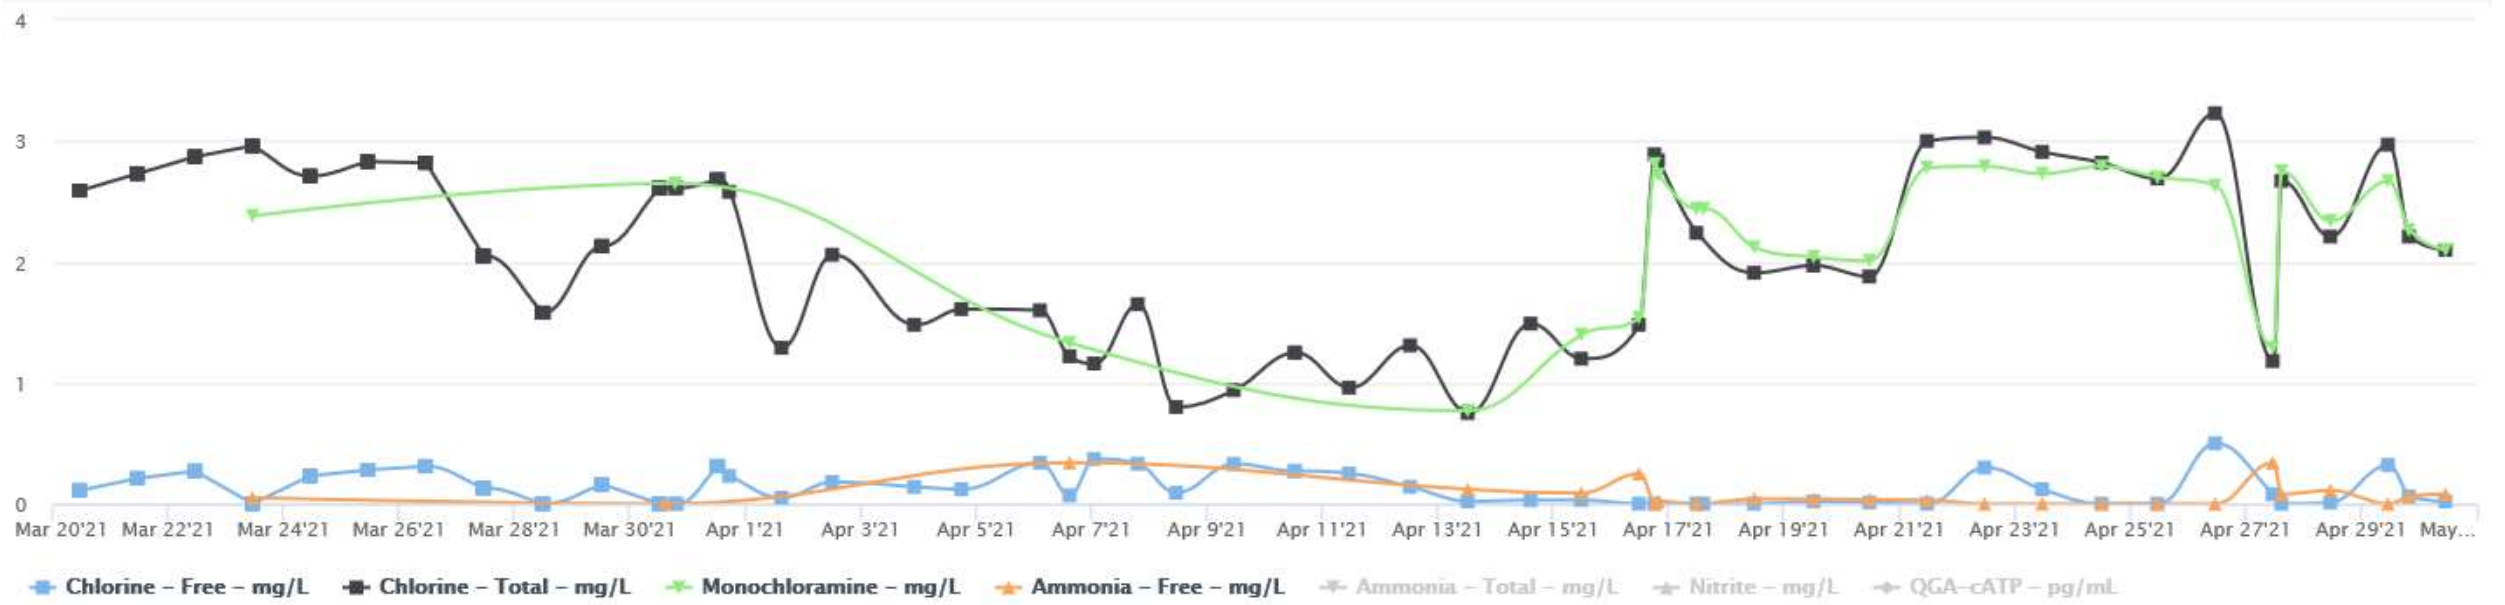

Crossgates POE-001 Steele Rd. Well

Crossgates POE-003 Willow Wood Well

Crossgates MRT-002 Honey Island Elementary