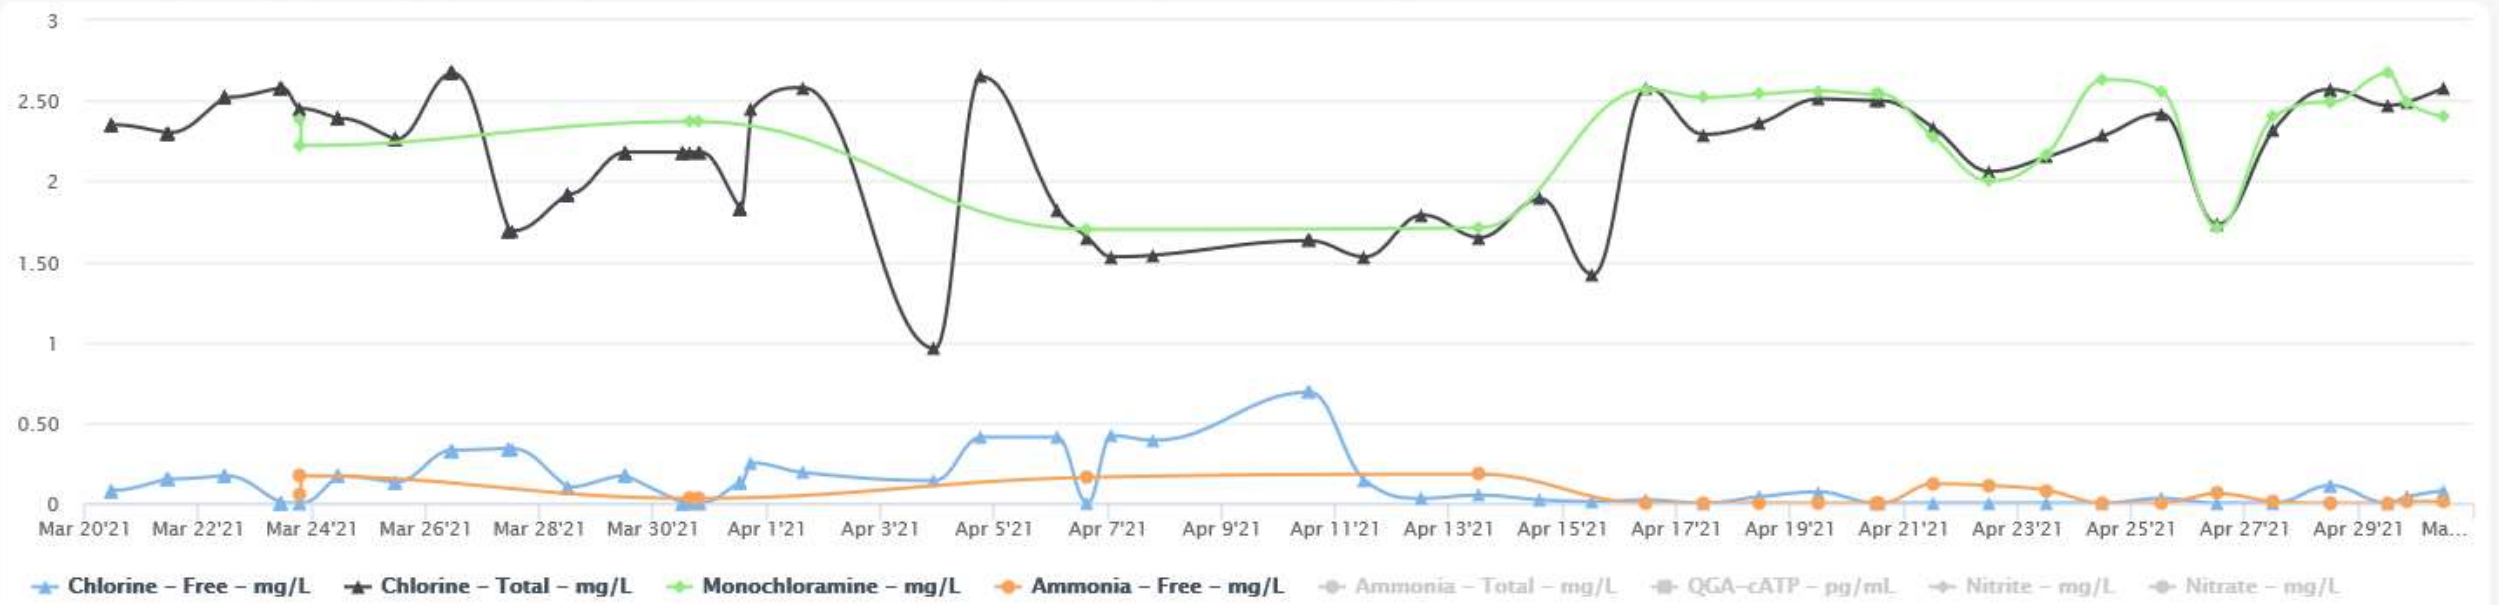

Crossgates POE-001 Steele Rd. Well

Crossgates POE-003 Willow Wood Well

Crossgates MRT-002 Honey Island Elementary